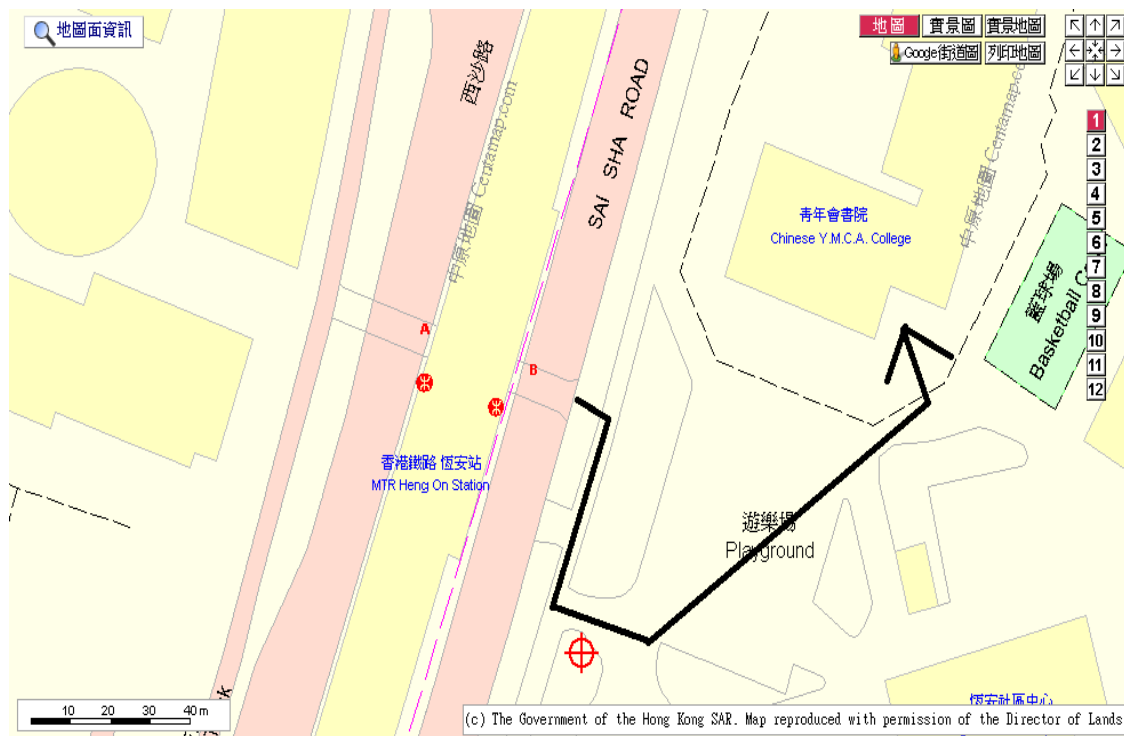

2018 Secondary Student and Parent Orientation

2018 中學學員及家長迎新

School Hall, Chinese YMCA College, Area 86, Heng On Estate, Ma On Shan, Shatin, N.T.

Transportation 參考路線

By MTR Heng On MTR, Exit B
(walking time approx 5 mins)

乘搭港鐵 B ;
5

By Bus 43X,85K,85S,89C,99,681P,682A,281X,
乘搭巴士 286M,A41P,N42

By Mini Bus 801,803,807A, 810, 811S
乘搭小巴

Get off at Vista Paradiso or Heng On Estate